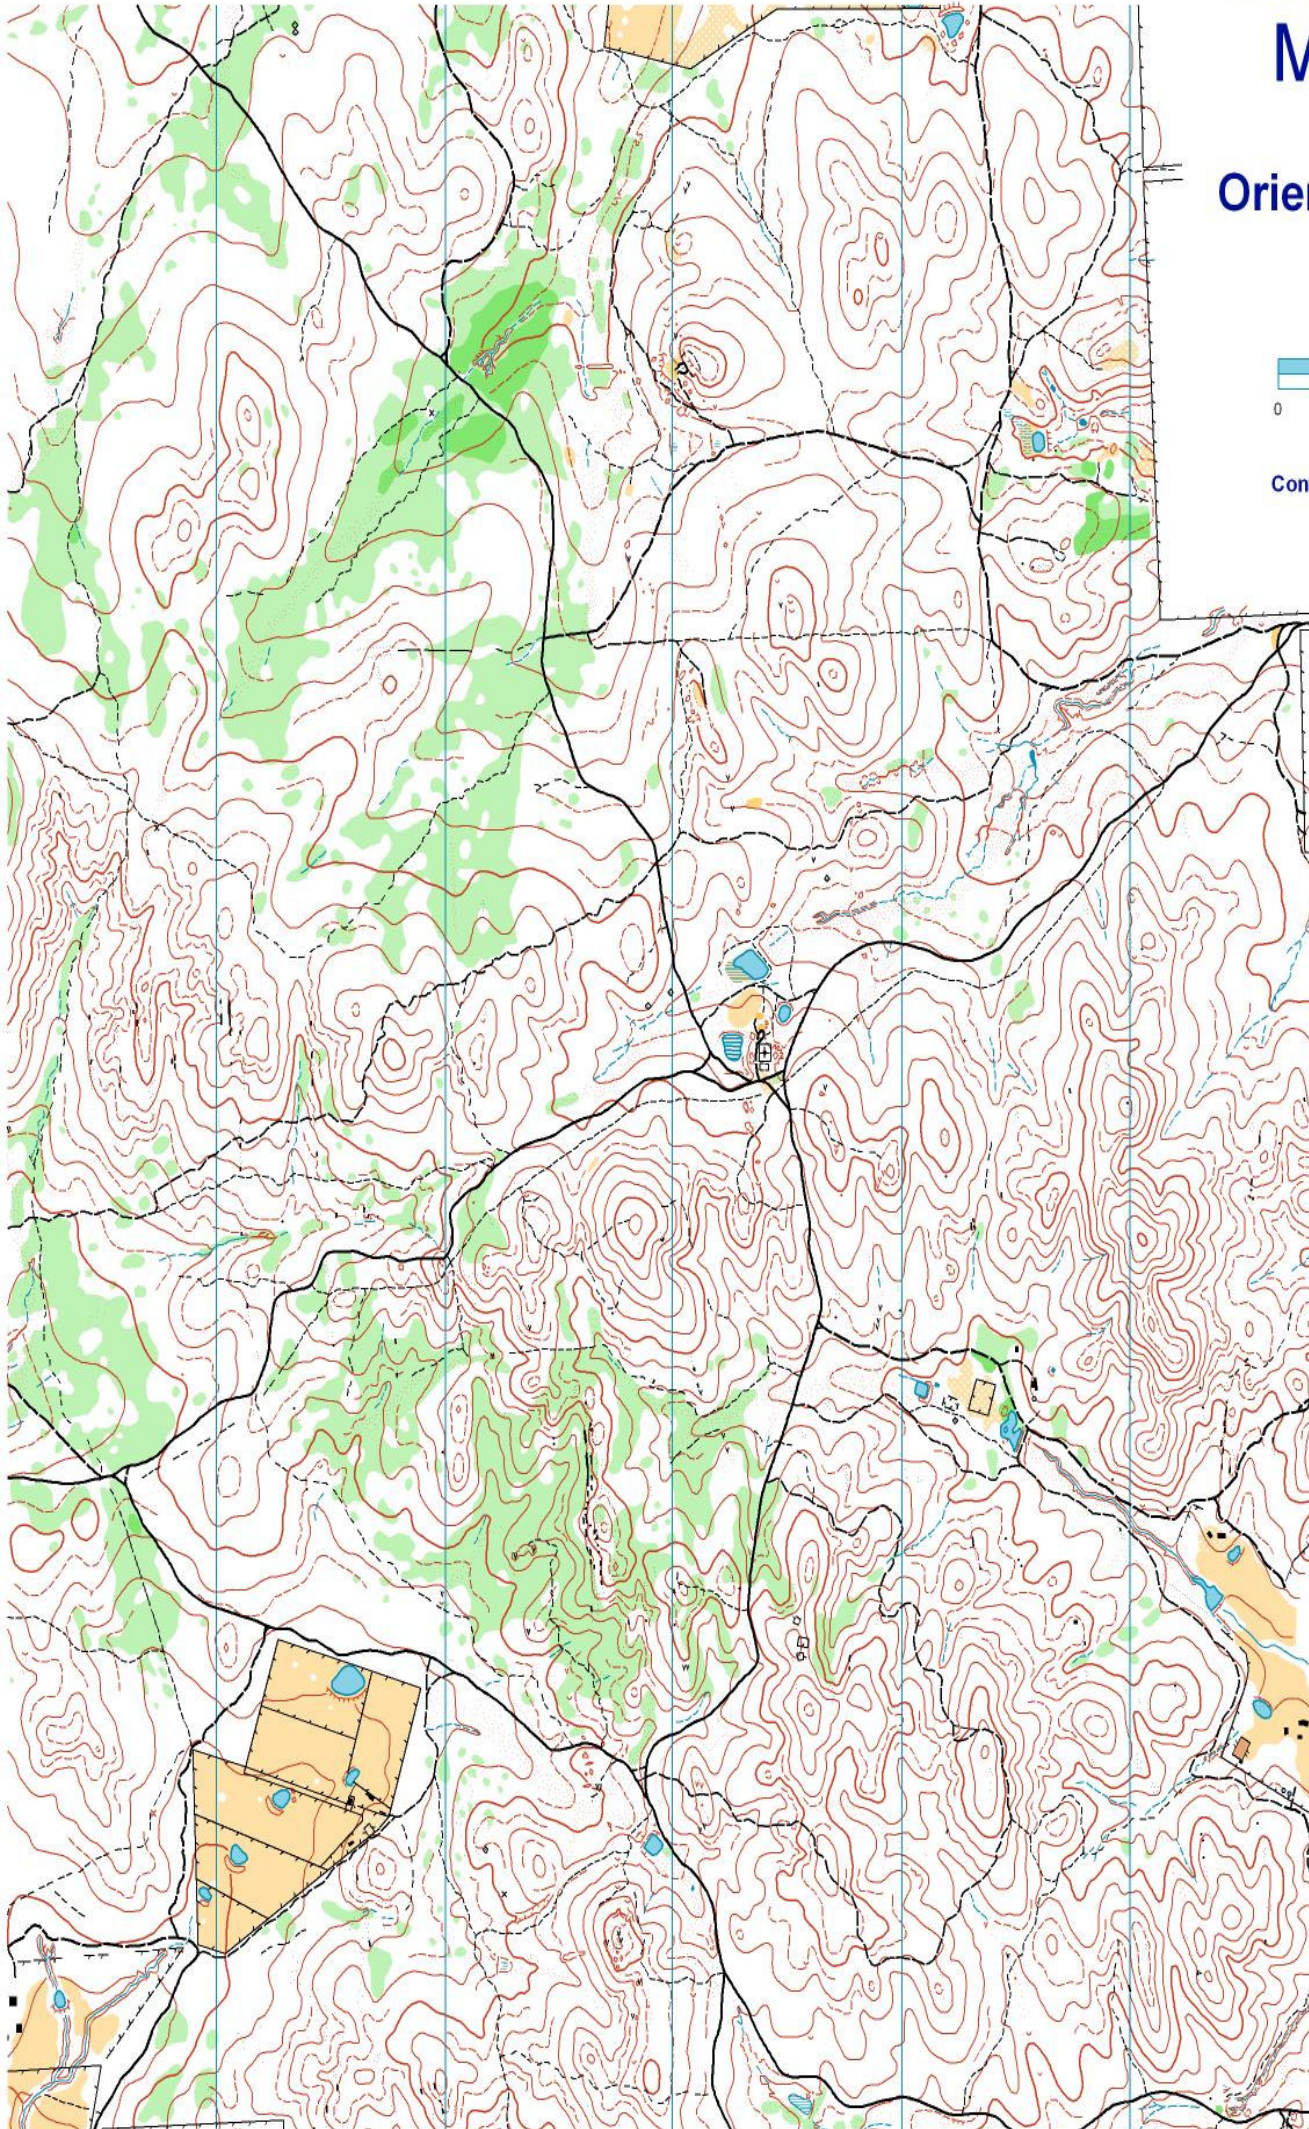

Blow Mine Mia Mia

Orienteering map

Contour interval 5 metres