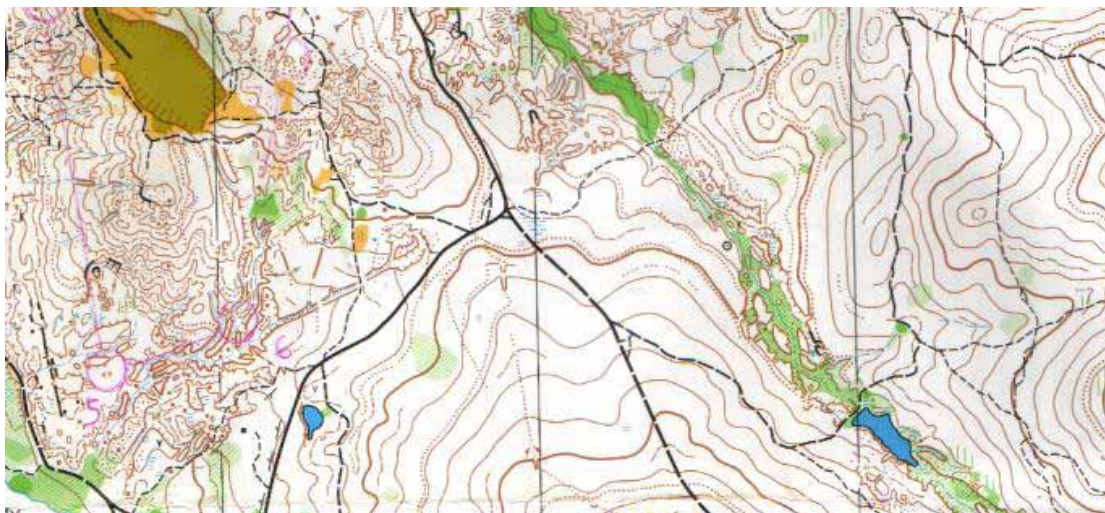

Creswick Diggings (1:10000)

Other considerations

Eureka Challenge

Irrespective of the outcome of this bid, Victoria is likely to organise 2 quality events on the Labour Day weekend in March as a lead up to Easter. Victoria would like to encourage elites and juniors from interstate to attend these events.

In past years, this event has been very popular because of the great terrain and opportunity to race prior to Easter. Going forward, Victoria would like to see this re-instated on the National Orienteering League calendar.

JWOC trials

Victoria supports the opportunity for juniors to be selected for JWOC 2007 on relevant terrain, close to the competition time. However, if NSW do not wish to organise another major event so close to the JWOC carnival, Victoria can possibly provide alternative options at Kooyoora/Korong or the Beechworth region.

Contacts

For more information on this bid, please contact Orienteering Victoria Secretary, Warwick Williams or Victorian Nuggets Team Manager, Bruce Arthur.

Bruce Arthur
Victorian Nuggets NOL Manager
brucearthur1@bigpond.com
03 9481 8191
0418 583866

and

Warwick Williams
Orienteering Victoria Secretary
wwilliams@hvp.com.au