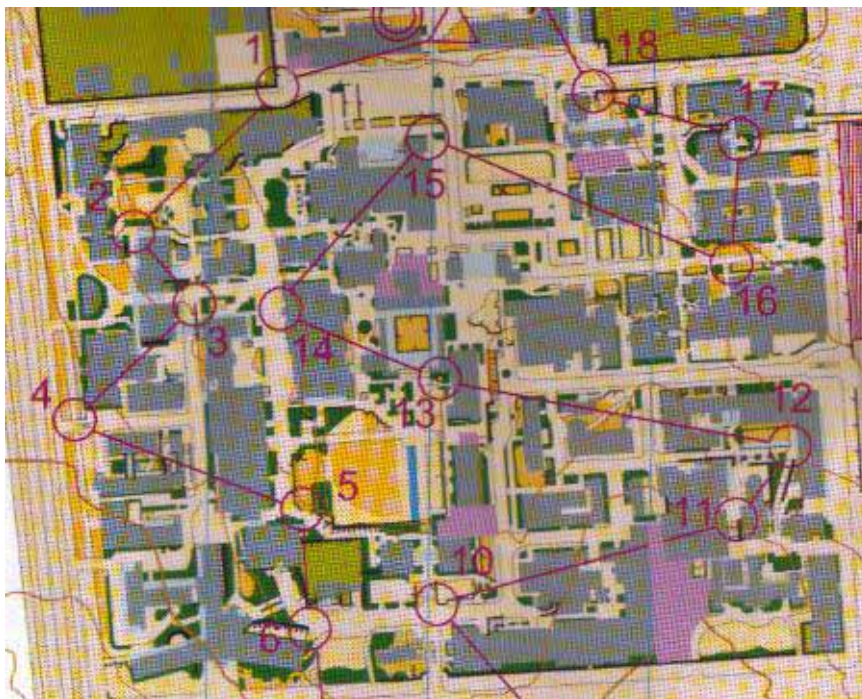

Melbourne Uni (at 1:5000)

Option 2

Friday May 4th 2007, but could run on Saturday morning if preferred.
Darebin Parklands, Melbourne (NOL only, or could perhaps offer public starts)

Start times (eg) 4.00-5.00 PM

Terrain: Complex, undulating to steep parkland terrain with numerous features and patches of forest.

Notes: Current map is up to date to 2004, but would be updated to ISSOM standard for this race.

This area looks very relevant to a sample WOC07 Sprint Distance area