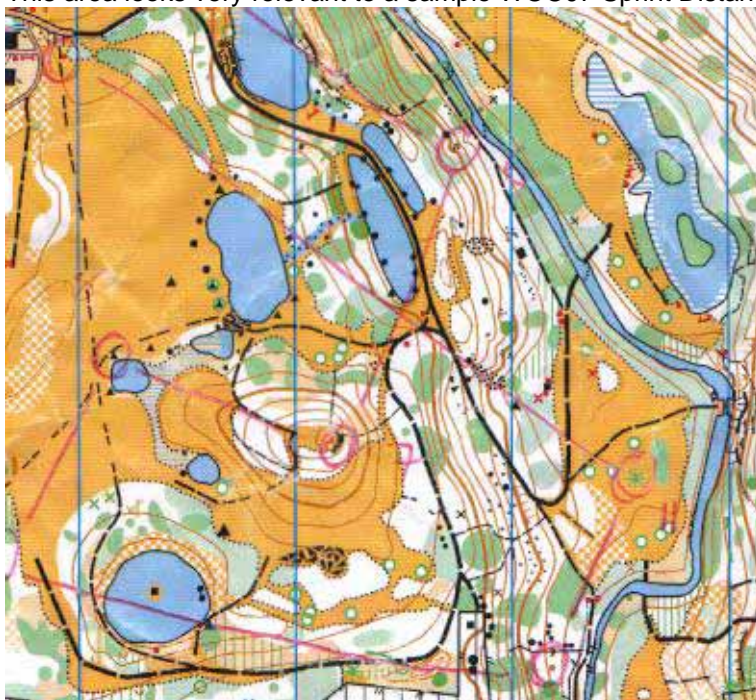

Fast, open, undulating forest, with complex contour details for middle and long distance should provide a good test to help select our WOC07 team. For the sprint distance both complex parkland or campus style options are available for the OA high performance and technical team to select from.

Notes: For the safety of students, pedestrians and orienteers, this area can only be used on a weekend.

Melbourne Uni (at 1:5000)

Option 2

Friday May 4th 2007, but could run on Saturday morning if preferred.
Darebin Parklands, Melbourne (NOL only, or could perhaps offer public starts)

Start times (eg) 4.00-5.00 PM

Terrain: Complex, undulating to steep parkland terrain with numerous features and patches of forest.

Notes: Current map is up to date to 2004, but would be updated to ISSOM standard for this race.

This area looks very relevant to a sample WOC07 Sprint Distance area

Darebin Parklands (at 1:3500)

Museum WOW – possible WOC07sprint area

Option 3

Ballarat University College

Saturday May 5th 2007

Start times (eg) 10-11 AM