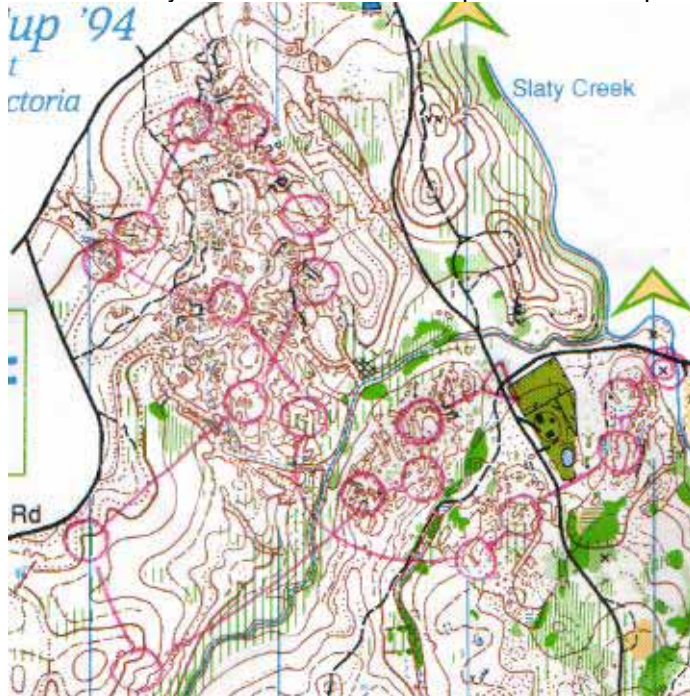

MIDDLE DISTANCE

Located near the town of Creswick, Victoria, approx 110km west of Melbourne.
Adjacent to the Long Distance area, possibly using a common assembly area at the Slatey Creek picnic ground.

Organising Club: Eureka Orienteers
Course setters: Geoff Lawford & Jenny Bourne

Saturday 5th May
Petticoat Gully (NOL & state series event)

Start times (eg) 12.00 PM to 2.30 PM - NOL starts 2.00 +
Terrain: Mostly fast, complex gold mining and erosion terrain

Petticoat Gully looks relevant to a sample WOC07 map

Petticoat Gully (1:10000)

Golosievo – sample WOC07 map

LONG DISTANCE

Located near the town of Creswick, Victoria, approx 110km west of Melbourne.
Adjacent to the Middle Distance area, possibly using a common assembly area at the Slatey Creek picnic ground.