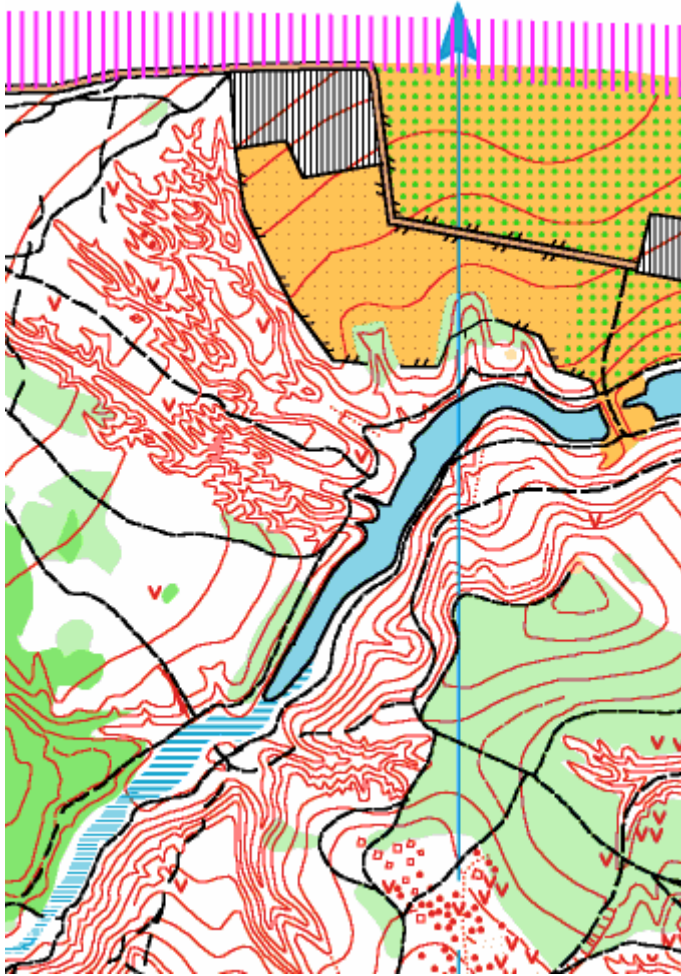

Organising Club: Eureka Orienteers
Course setters: Geoff Lawford & Jenny Bourne

Saturday 5th May
Petticoat Gully (NOL & state series event)

Start times (eg) 12.00 PM to 2.30 PM - NOL starts 2.00 +
Terrain: Mostly fast, complex gold mining and erosion terrain

Petticoat Gully looks relevant to a sample WOC07 map

Petticoat Gully (1:10000)

Golosievo – sample WOC07 map

LONG DISTANCE

Located near the town of Creswick, Victoria, approx 110km west of Melbourne.
Adjacent to the Middle Distance area, possibly using a common assembly area at the Slatey Creek picnic ground.