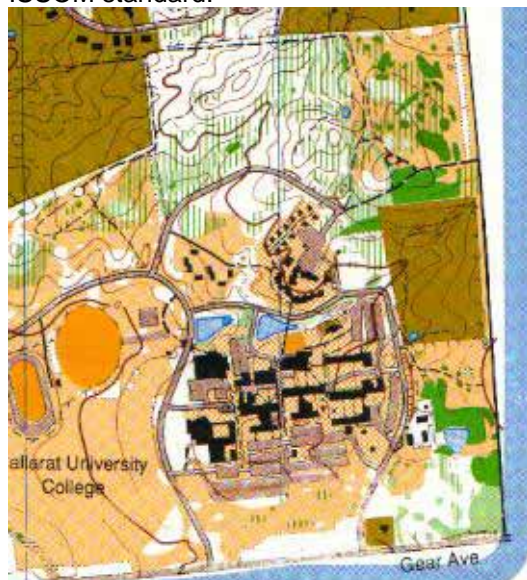

Bid from Victoria For 2007 Round

Summary

Orienteering Victoria is proposing to host a round of the 2007 National Orienteering League on the first weekend of May 2007. A set of 3 races has been designed to be suitable to use as selection trials for the 2007 World Orienteering Championships in the Ukraine.

This area looks very relevant to a sample WOC07 Sprint Distance area

Darebin Parklands (at 1:3500)

Museum WOW – possible WOC07sprint area

Option 3

Ballarat University College

Saturday May 5th 2007

Start times (eg) 10-11 AM

Terrain: Campus style building terrain and surrounding parks and forest.

Notes: map is updated to ~ 2003, but is not yet in OCAD. Would need to be updated to ISSOM standard.

Ballarat University College (at 1:15000)

Petticoat Gully looks relevant to a sample WOC07 map

Petticoat Gully (1:10000)

Golosievo – sample WOC07 map

LONG DISTANCE

Located near the town of Creswick, Victoria, approx 110km west of Melbourne.
Adjacent to the Middle Distance area, possibly using a common assembly area at the Slatey Creek picnic ground.